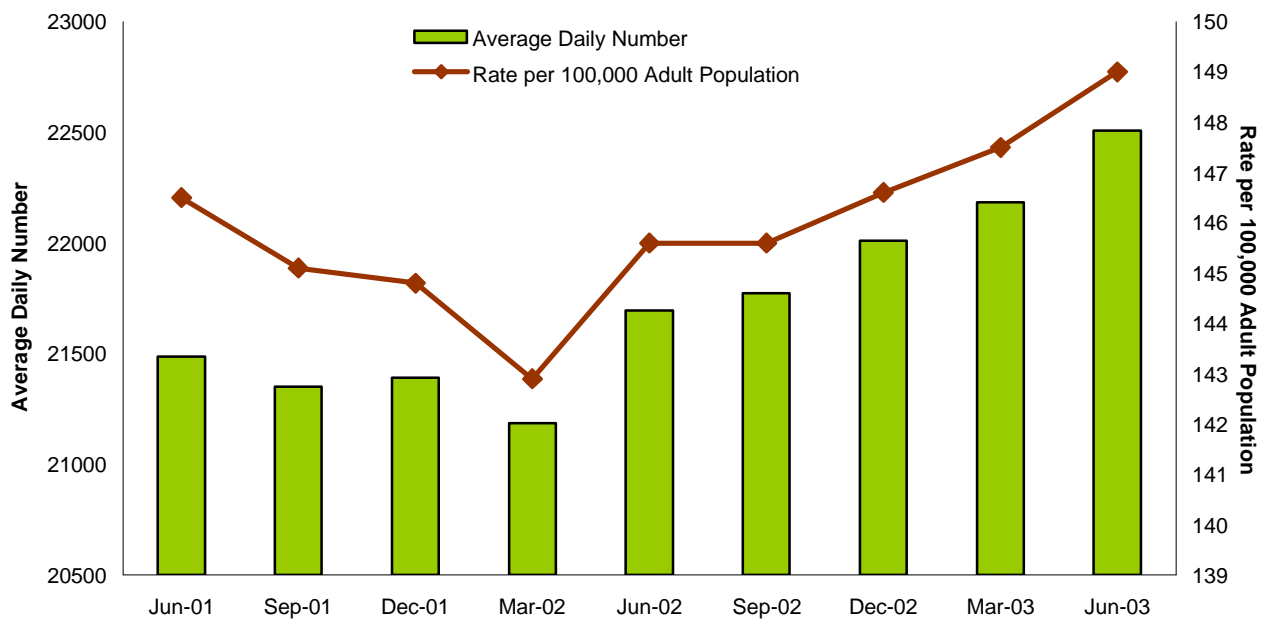

• From the Australian Institute of Criminology •

Persons in prison custody

The publication *Corrective Services Australia* from the Australian Bureau of Statistics, presents information on persons in custody and community based corrections. In the June quarter 2003, the average daily number of prisoners in Australia was 22,507, an increase of 322 (1 per cent) on the March quarter 2003. This is the highest level on a quarterly basis since the collection commenced in March quarter 1998. Furthermore, the average daily number of prisoners has increased by 1020 (5 per cent) since the June quarter 2001. Nationally the average daily imprisonment rate was 149 prisoners per 100,000 adult population during the June quarter 2003. This was an increase of 2 per cent from the rate recorded in the June quarter 2001.

Persons in prison custody, June 2001 to June 2003

SOURCE: Australian Bureau of Statistics, 2003, *Corrective Services Australia, June Quarter 2003*, Catalogue no. 4512.0, ABS, Canberra.

Main findings available on the ABS web site: <http://www.abs.gov.au>

Direct Link:

<http://www.abs.gov.au/Ausstats/abs%40.nsf/b06660592430724fca2568b5007b8619/9b3f80c43a73af6cca2568b7001b4595!OpenDocument>